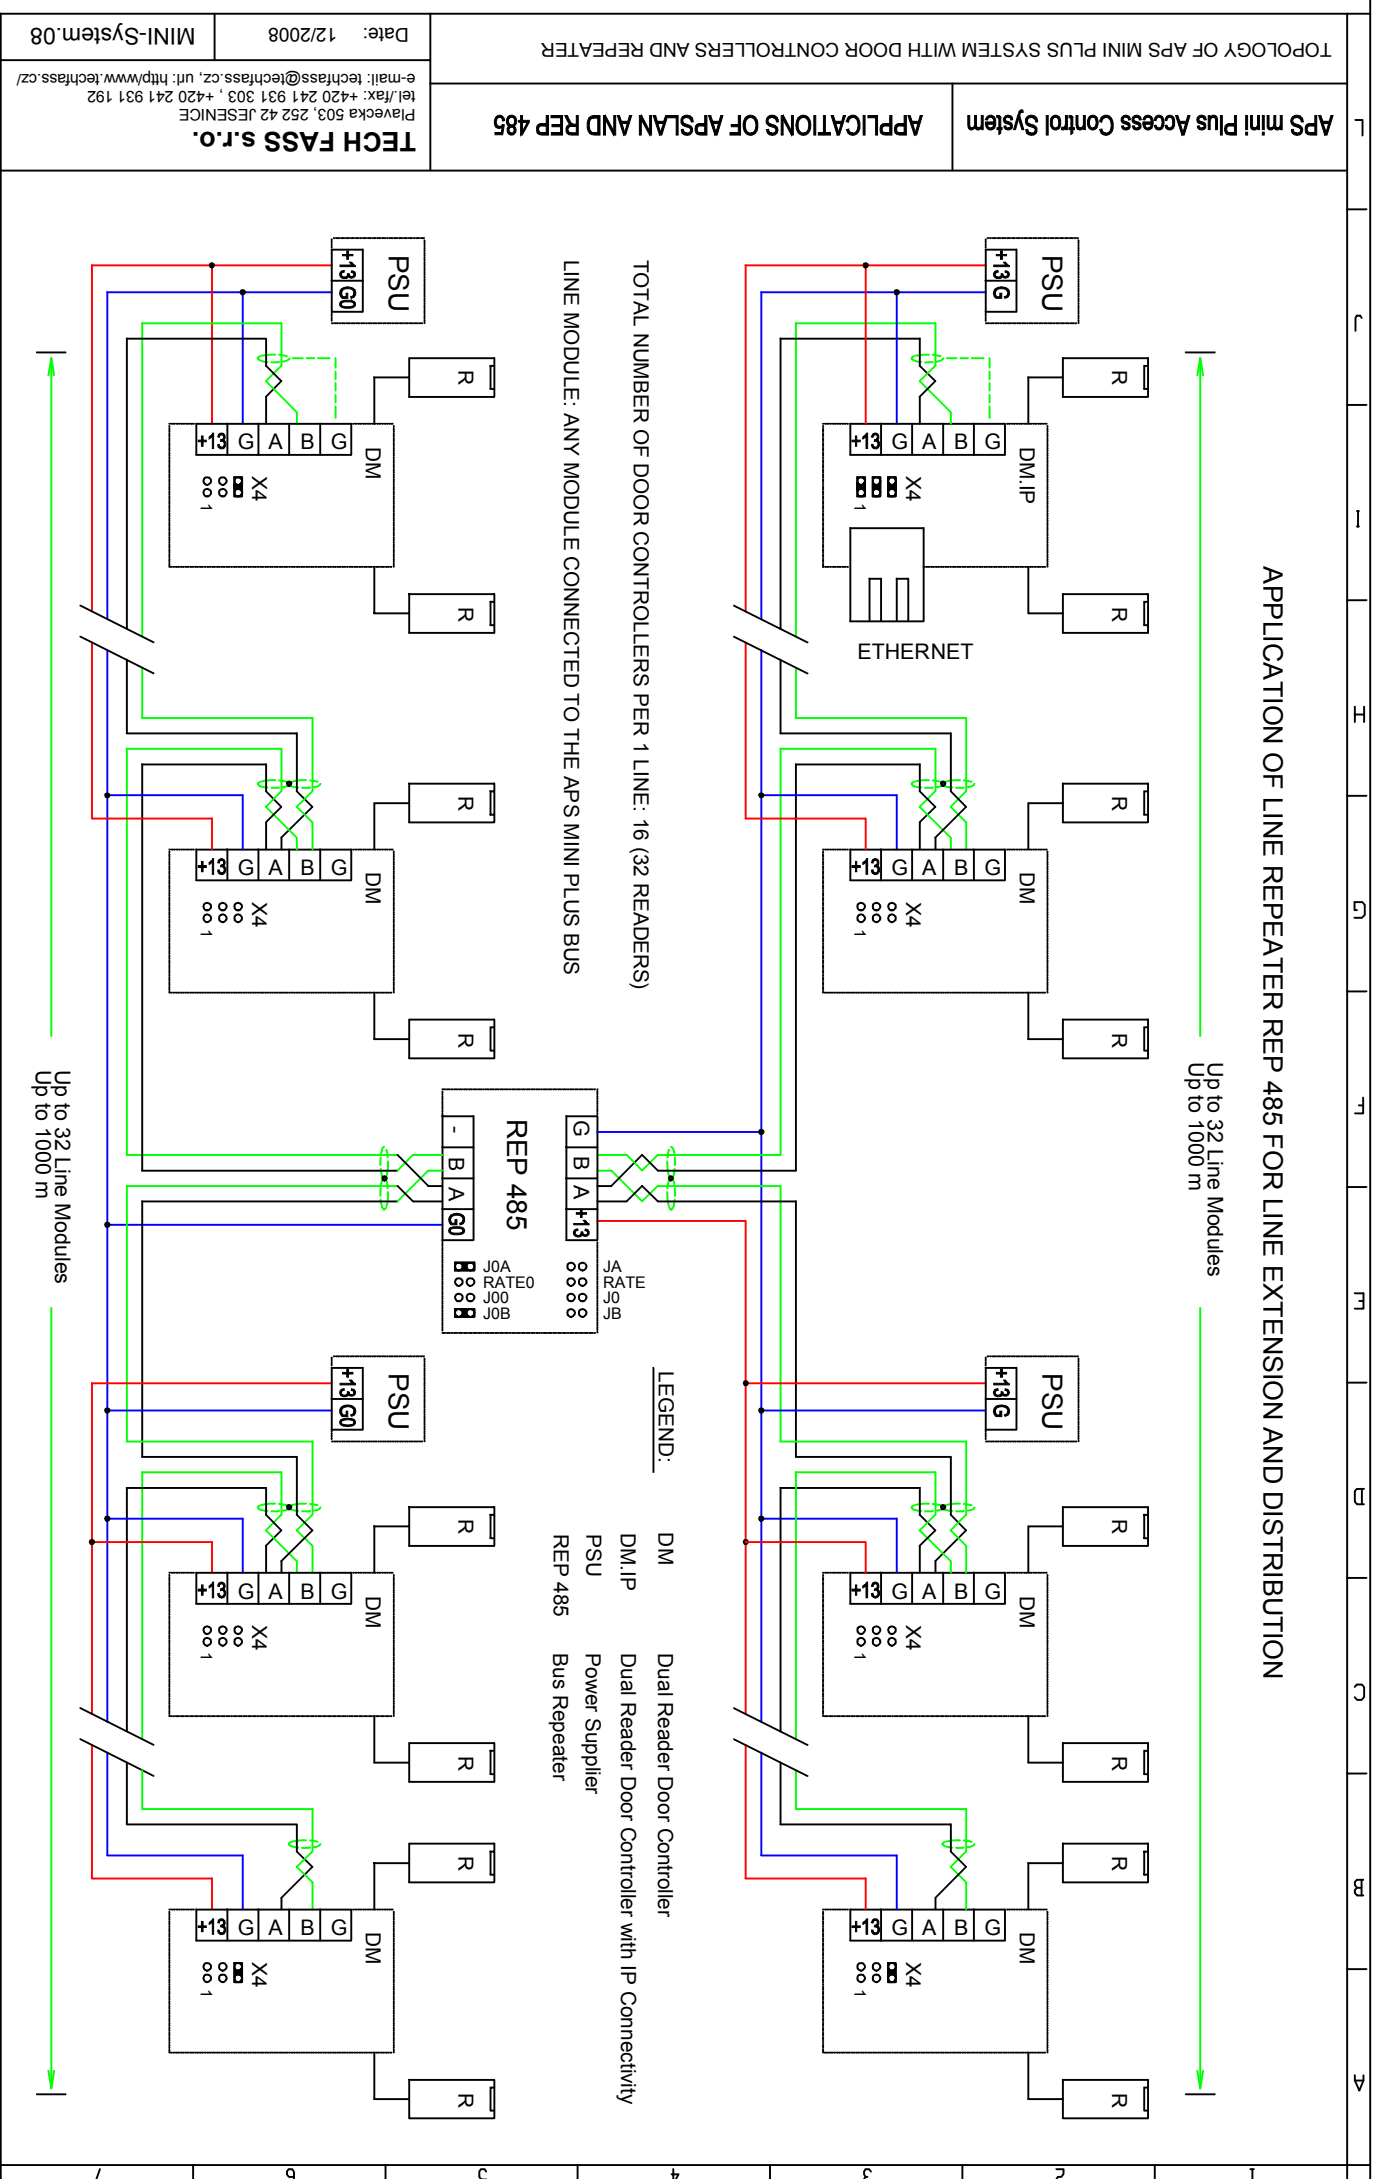

APPLICATION OF LINE REPEATER REP 485 FOR LINE EXTENSION AND DISTRIBUTION

APS mini Plus Access Control System

APPLICATIONS OF APSLAN AND REP 485

TOPOLOGY OF APS MINI PLUS SYSTEM WITH DOOR CONTROLLERS AND REPEATER